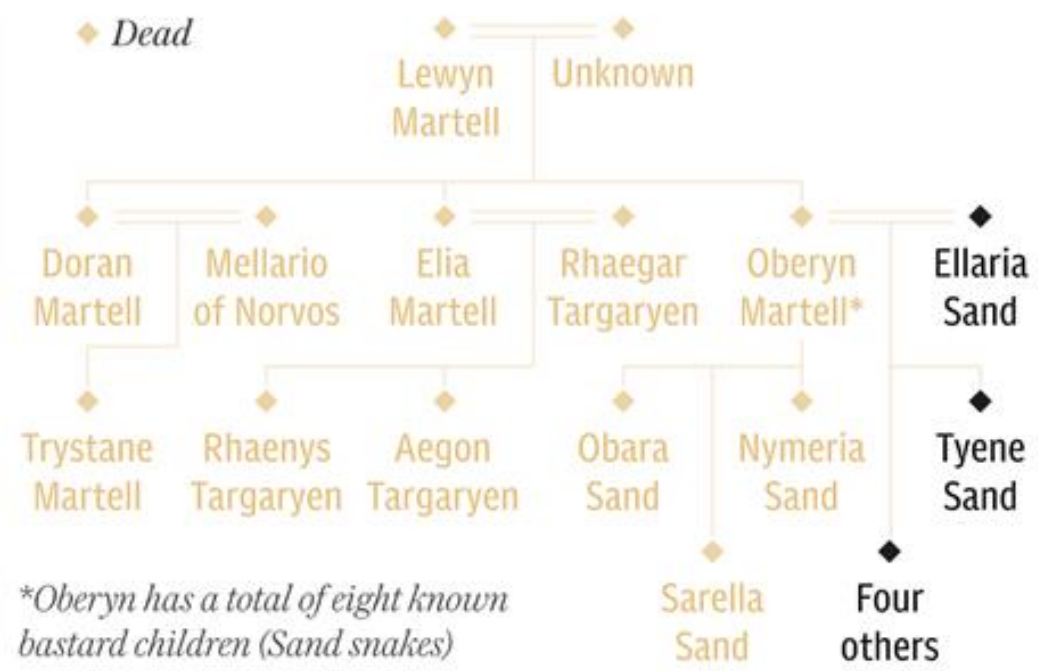

# HOUSE ARRYN

*"As High as Honour"*

*Of The Vale*

*Basic family tree*

◆ *Dead*

# HOUSE MARTELL

*"Unbowed, Unbent, Unbroken"*

of Dorne

Basic family tree