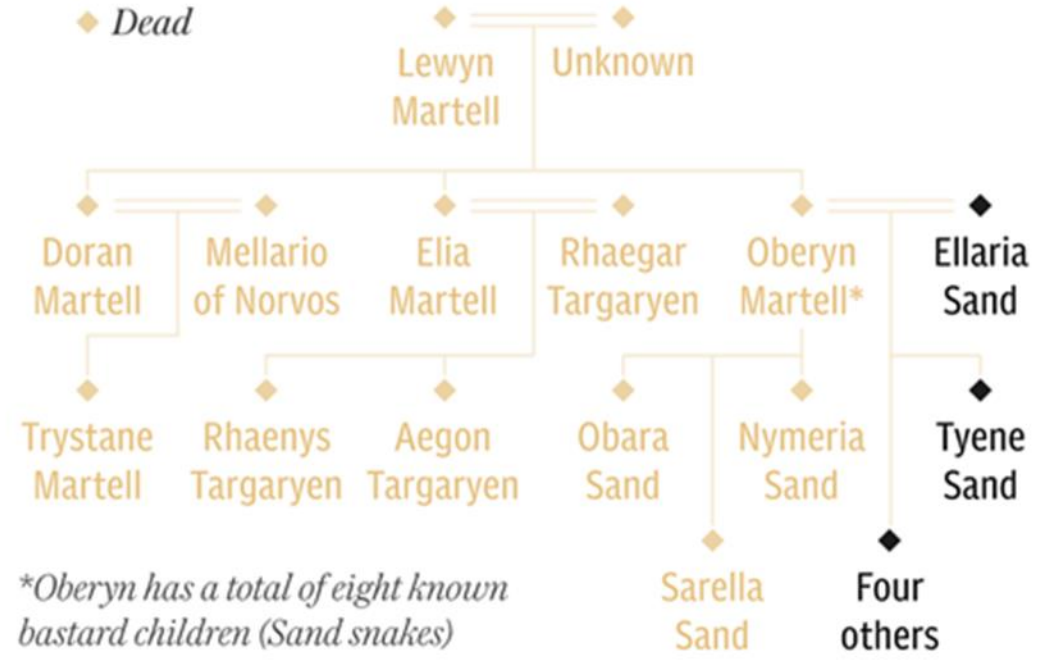

# HOUSE ARRYN

*"As High as Honour"*

*Of The Vale*

*Basic family tree*

◆ *Dead*

# HOUSE MARTELL

*"Unbowed, Unbent, Unbroken"*

of Dorne

Basic family tree